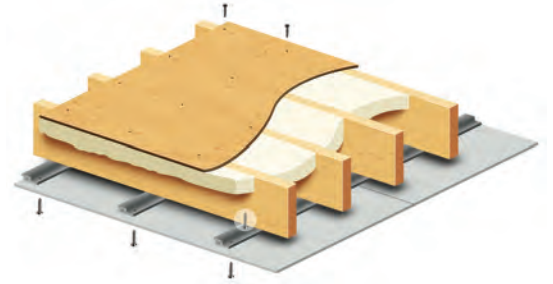

Sound Science

Millions of semi-rigid open cells in SEALECTION 500 help absorb sound waves at varying frequencies. Using SEALECTION 500 makes it possible to design and build cost effective assemblies with a Sound Transmission Class (STC) rating of 50 or more. Homes and buildings insulated with SEALECTION 500 spray foam enjoy the benefits of great sound control.

STC Standards & Noise

Advancements in construction methods have made it possible to improve on the STC 30-34 walls of the past. Several assemblies using SEALECTION 500 can reduce sound transmission by up to 50 dB, giving residents greater peace and quiet than once attained by the typical 30-34 standards.