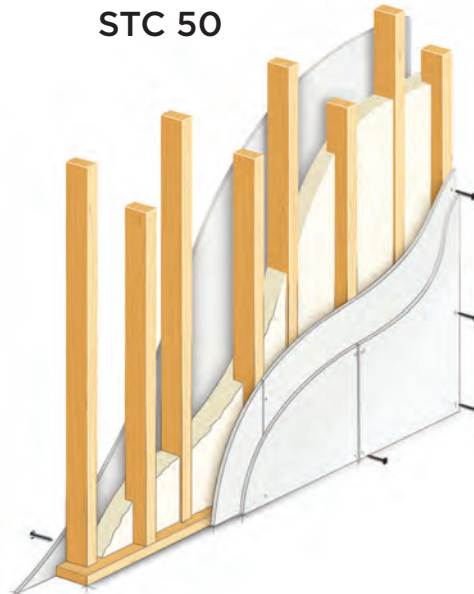

STC Standards & Noise

Advancements in construction methods have made it possible to improve on the STC 30-34 walls of the past. Several assemblies using SEALECTION 500 can reduce sound transmission by up to 50 dB, giving residents greater peace and quiet than once attained by the typical 30-34 standards.

Inside Quiet Design

SEALECTION 500 has quiet design built right in. With ratings up to STC 50, SEALECTION 500 walls absorb sound waves and create a quieter indoor environment. SEALECTION 500 combines sound control with a high R-value and an air barrier for the ultimate in insulation efficiency.

STC Rated Wall Assemblies

STC 50

DEMILEC

Demilec
3315 E. Division Street
Arlington, TX 76011
(817) 640-4900
Info@Demilec.com
www.Demilec.com