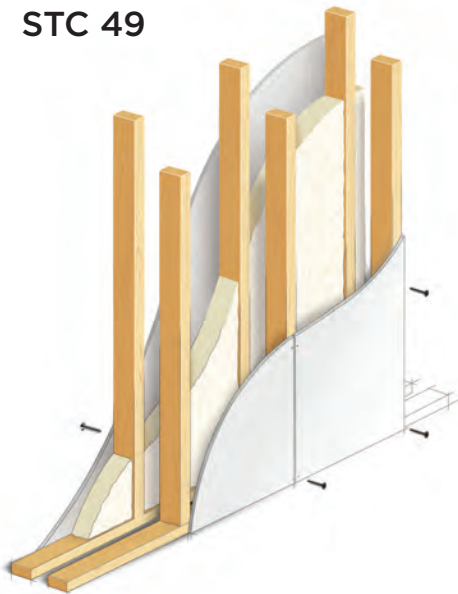

STC Rated Wall Assemblies

STC 49